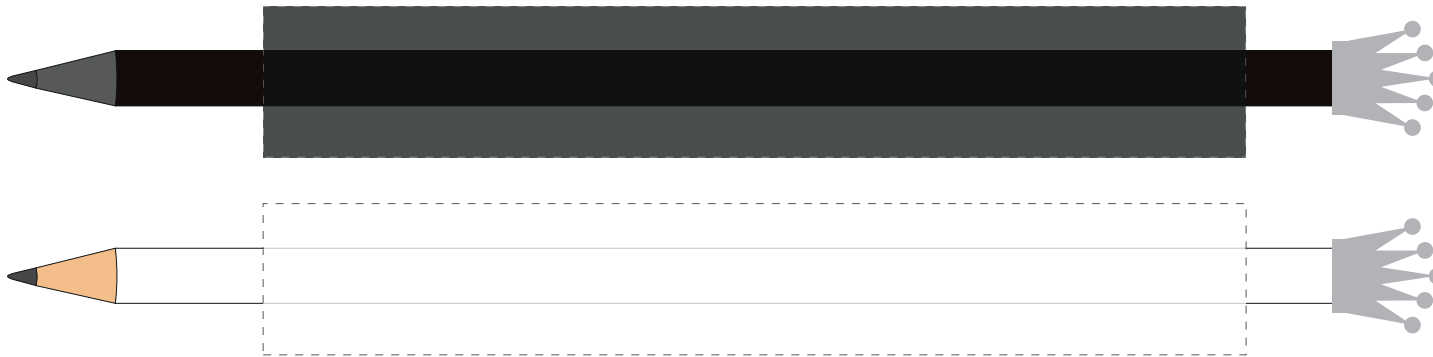

proof

please approve **in written form** as quickly as possible to meet the delivery date

pencil configuration:

pencil, round, 177 mm

royal pencil

scale 1:1

printing status: ca. 1,3 cm from the end of the pencil

proof stamping

please approve **in written form** as quickly as possible to meet the delivery date

pencil configuration:

pencil, round, 177 mm

royal pencil

scale 1:1

printing status: ca. 1,3 cm from the end of the pencil

printing area:

 **max. two colored:** maximum printing size: ca. 4,2 x 120 mm

 **Print approval:** please approve the print by email.

Changes / Corrections: Please send your change requests by email.

Attention! Please check this proof carefully. The colours and the printing-motif may vary from the original. After approval we cannot accept any responsibility or liability for any possible mistakes. Please note that some light printing colours eventually need to be double printed against extra charge. If pencils are supplied sharpened, graphite dust can cause slight soiling.

proof digital printing

please approve **in written form** as quickly as possible to meet the delivery date

pencil configuration:

pencil, round, 177 mm

royal pencil

scale 1:1

printing area:

1-4 colors: maximum printing size: ca 4,7 x 160 mm