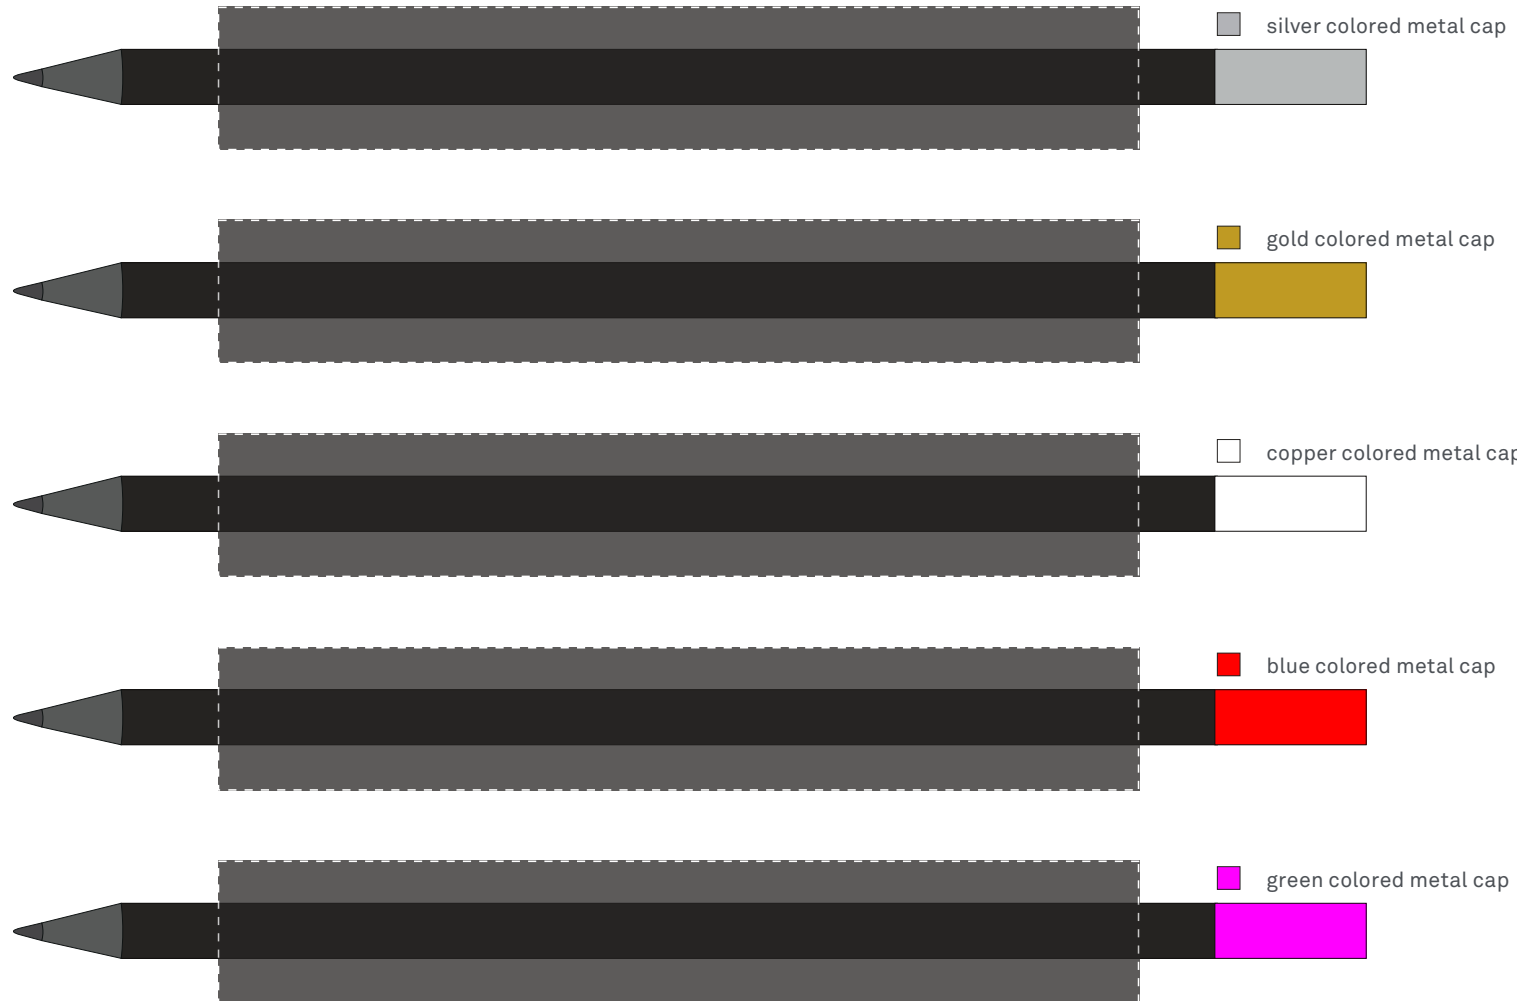

proof

please approve **in written form** as quickly as possible to meet the delivery date

Stiftkonfiguration:

- pencil, round
- black colored wood
- lacquer: black matt
- Magnet-Pencil

scale 1:1

printing status: ca. 1 cm from the metal cap

printing area:

 1-4 colors: maximum printing size: 19 x 120 mm

 **Print approval:** please approve the print by email.

Changes / Corrections: Please send your change requests by email.

Attention! Please check this proof carefully. The colours and the printing-motif may vary from the original. After approval we cannot accept any responsibility or liability for any possible mistakes. Please note that some light printing colours eventually need to be double printed against extra charge. If pencils are supplied sharpened, graphite dust can cause slight soiling.

proof stamping

please approve **in written form** as quickly as possible to meet the delivery date

Stiftkonfiguration:

- pencil, round
- black colored wood
- lacquer: black matt
- Magnet-Pencil

scale 1:1

printing status: ca. 1,3 cm from the metal cap

printing area:

 **max. two colored:** maximum printing size: ca. 4,2 x 120 mm

 **Print approval:** please approve the print by email.

Changes / Corrections: Please send your change requests by email.

Attention! Please check this proof carefully. The colours and the printing-motif may vary from the original. After approval we cannot accept any responsibility or liability for any possible mistakes. Please note that some light printing colours eventually need to be double printed against extra charge. If pencils are supplied sharpened, graphite dust can cause slight soiling.