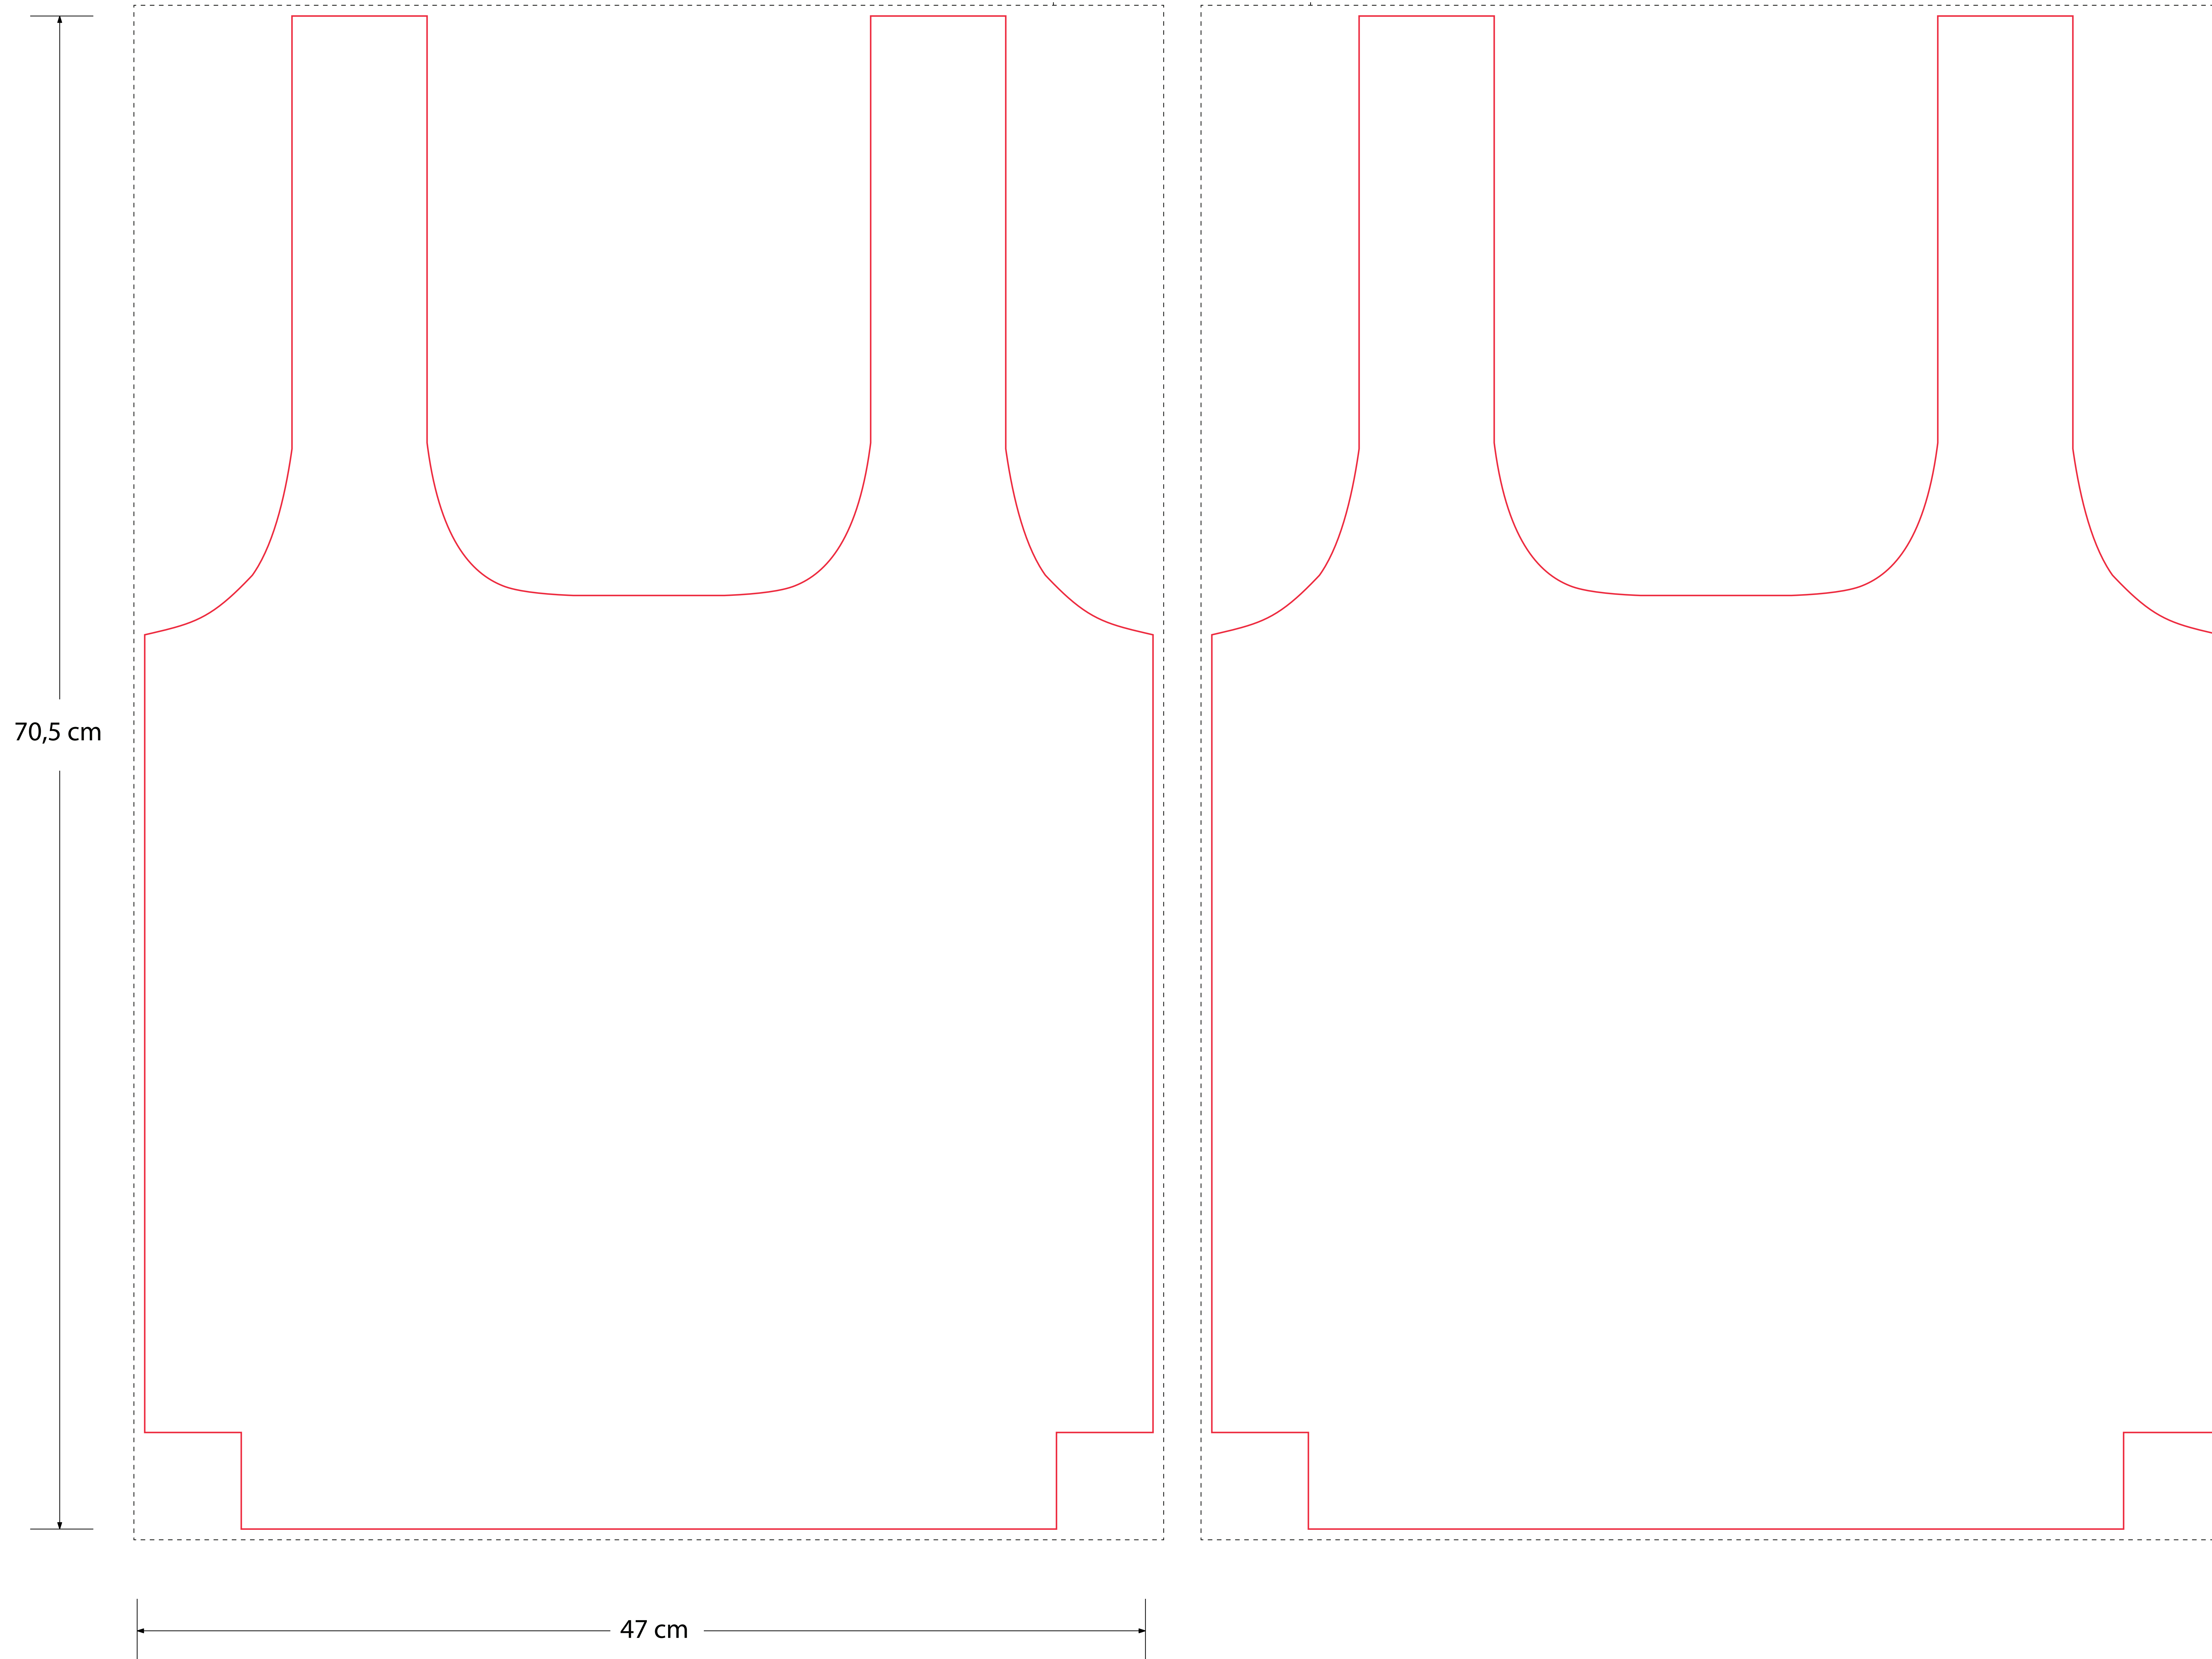

# Bottlebag Original (Nederlands)

Inelkaar gezette tas is 45 cm x 68 cm groot.

Front

Back

ARTWORK TOT DEZE LIJN

Bag colour

- CMYK/FC
- PMS: XXXX

Print colour

- CMYK/FC
- PMS: XXXX

Side label colours:

- PMS: 376
- White

Material Hangtag BottleBag

- Kraft
- Non-kraft

Hangtag BottleBag  
Size 5x12 cm

Foldable bag

14 cm

A: Tolerance of placing graphics on the bottlebag is +/- 10 mm.  
 B: We are not able to match Pantone color on CMYK artwork.  
 C: Minimum readable size of fonts is 8 pt.  
 D: Physical sample for approval is possible with acceptance of surcharge of € 50,00  
 E: We are not able to match Pantone color on woven side label.  
 F: Size of the bag will be 45 cm x 68 cm when assembled.