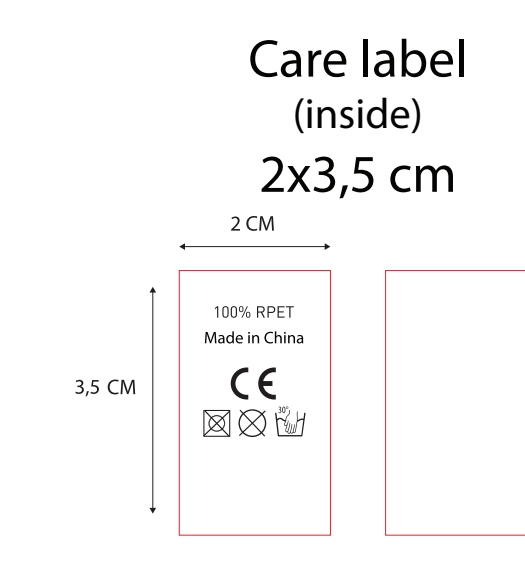

# Bottlebag Original (Nederlands)

Inelkaar gezette tas is 45 cm x 68 cm groot.

Front

Back

ARTWORK TOT DEZE LIJN

Bag colour

- CMYK/FC
- PMS: XXXX

Print colour

- CMYK/FC
- PMS: XXXX

Side label colours:

- PMS: 376
- White

Material Hangtag BottleBag

- Kraft
- Non-kraft

Hangtag BottleBag  
Size 5x12 cm

Foldable bag

14 cm

A: Tolerance of placing graphics on the bottlebag is +/- 10 mm.  
 B: We are not able to match Pantone color on CMYK artwork.  
 C: Minimum readable size of fonts is 8 pt.  
 D: Physical sample for approval is possible with acceptance of surcharge of € 50,00  
 E: We are not able to match Pantone color on woven side label.  
 F: Size of the bag will be 45 cm x 68 cm when assembled.