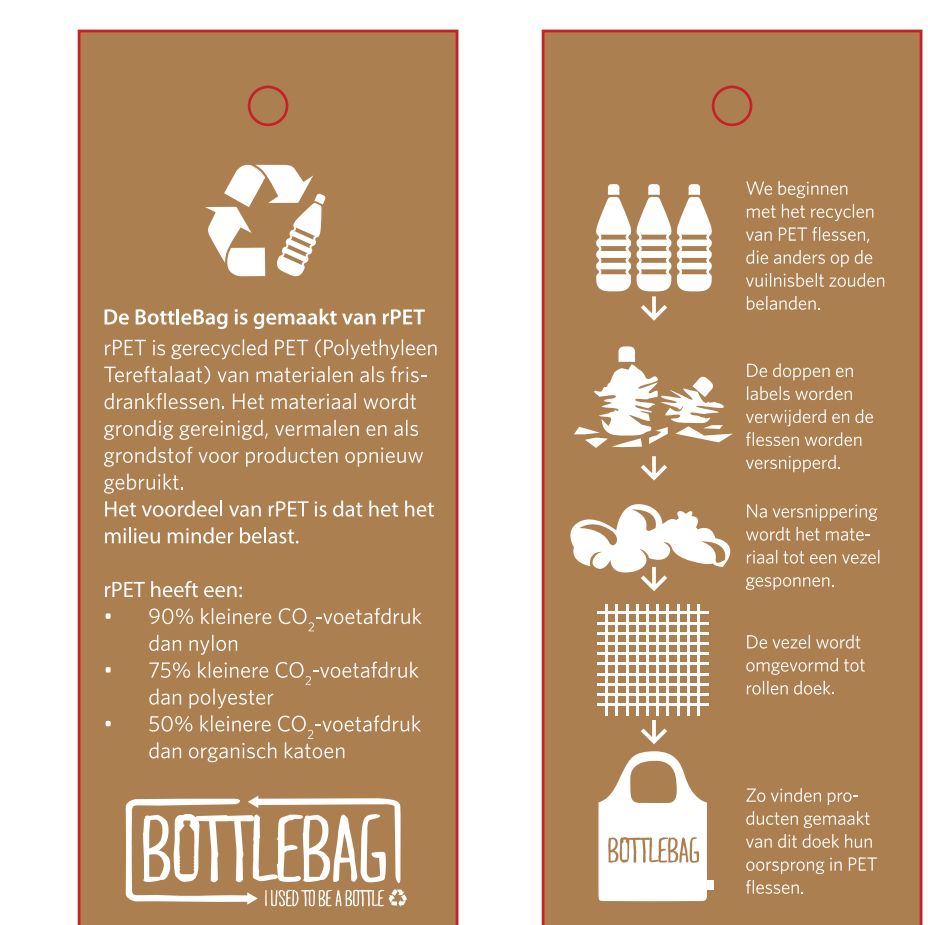

Bag colour

- ☐ CMYK/FC
- ☐ PMS: XXXX

Print colour

- ☐ CMYK/FC
- ☐ PMS: XXXX

Side label colours:

- ☒ PMS: 376
- ☐ White

Material Hangtag BottleBag

- ☒ Kraft
- ☐ Non-kraft

Hangtag BottleBag
Size 5x12 cm