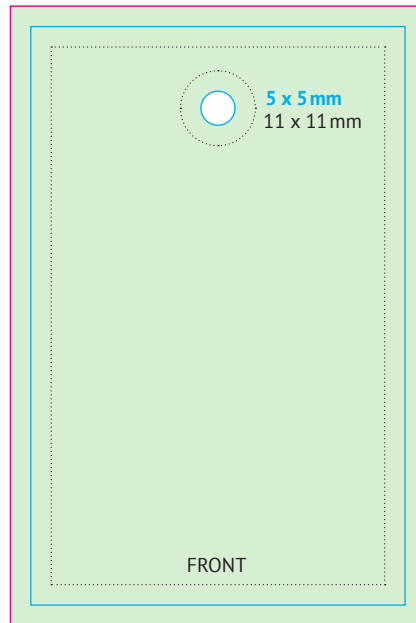

CUSTOMIZED PLANTOCHI

PACKAGING - 2A

CAPSULE

Color Code: CMYK

Resolution: 300 dpi or vector graphics

Fonts: Convert into paths

Printing files: Solely as PDF

PACKAGING

Create Printing files in original size: Scale 1: 1

Bleed: 3 mm

Safety distance: 3 mm for all texts

Color Code: CMYK | **Resolution:** 300 dpi

Fonts: Convert into paths

Printing files: Solely as PDF (hide template, with crop marks), Format 61 x 91 mm

61 x 91 mm (Bleed 3 mm) —
 55 x 85 mm (Final size) —
 Safety distance
 for all texts (3 mm), 49 x 79 mm
 Customized area incl. bleed —

PACKAGING - 2B

CAPSULE

Color Code: CMYK

Resolution: 300 dpi or vector graphics

Fonts: Convert into paths

Printing files: Solely as PDF

66 x 206 mm (Bleed 3 mm) open —
 60 x 200 mm (Final size, open) —
 Safety distance
 for all texts (3 mm), 54 x 94 mm
 Customized area incl. bleed —