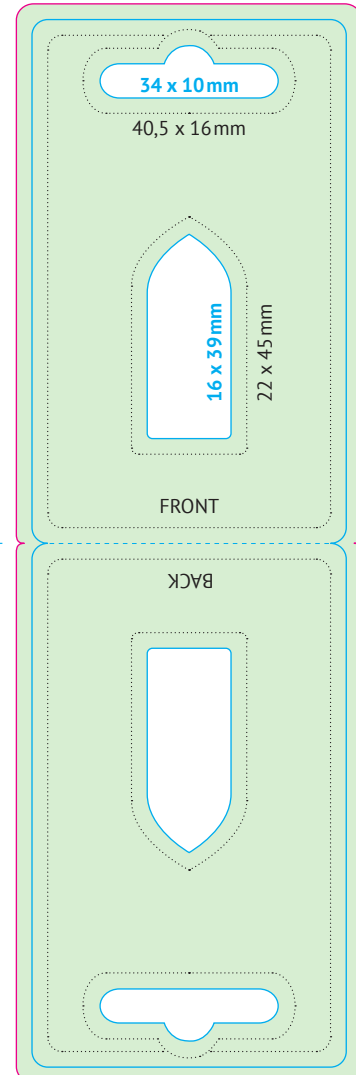

Create Printing files in original size: Scale 1: 1

Bleed: 3 mm

Safety distance: 3 mm for all texts

Color Code: CMYK | **Resolution:** 300 dpi

Fonts: Convert into paths

Printing files: Solely as PDF (hide template, with crop marks), Format 61 x 91 mm

61 x 91 mm (Bleed 3 mm) —
 55 x 85 mm (Final size) —
 Safety distance
 for all texts (3 mm), 49 x 79 mm
 Customized area incl. bleed —

PACKAGING - 2B

CAPSULE

Color Code: CMYK

Resolution: 300 dpi or vector graphics

Fonts: Convert into paths

Printing files: Solely as PDF

66 x 206 mm (Bleed 3 mm) open —
 60 x 200 mm (Final size, open) —
 Safety distance
 for all texts (3 mm), 54 x 94 mm
 Customized area incl. bleed —

PACKAGING

Create Printing files in original size: Scale 1: 1

Bleed: 3 mm

Safety distance: 3 mm for all texts

Color Code: CMYK | **Resolution:** 300 dpi

Fonts: Convert into paths

Printing files: Solely as PDF (hide template, no crop marks), Format 66 x 206 mm (open), 66 x 106 mm (closed)