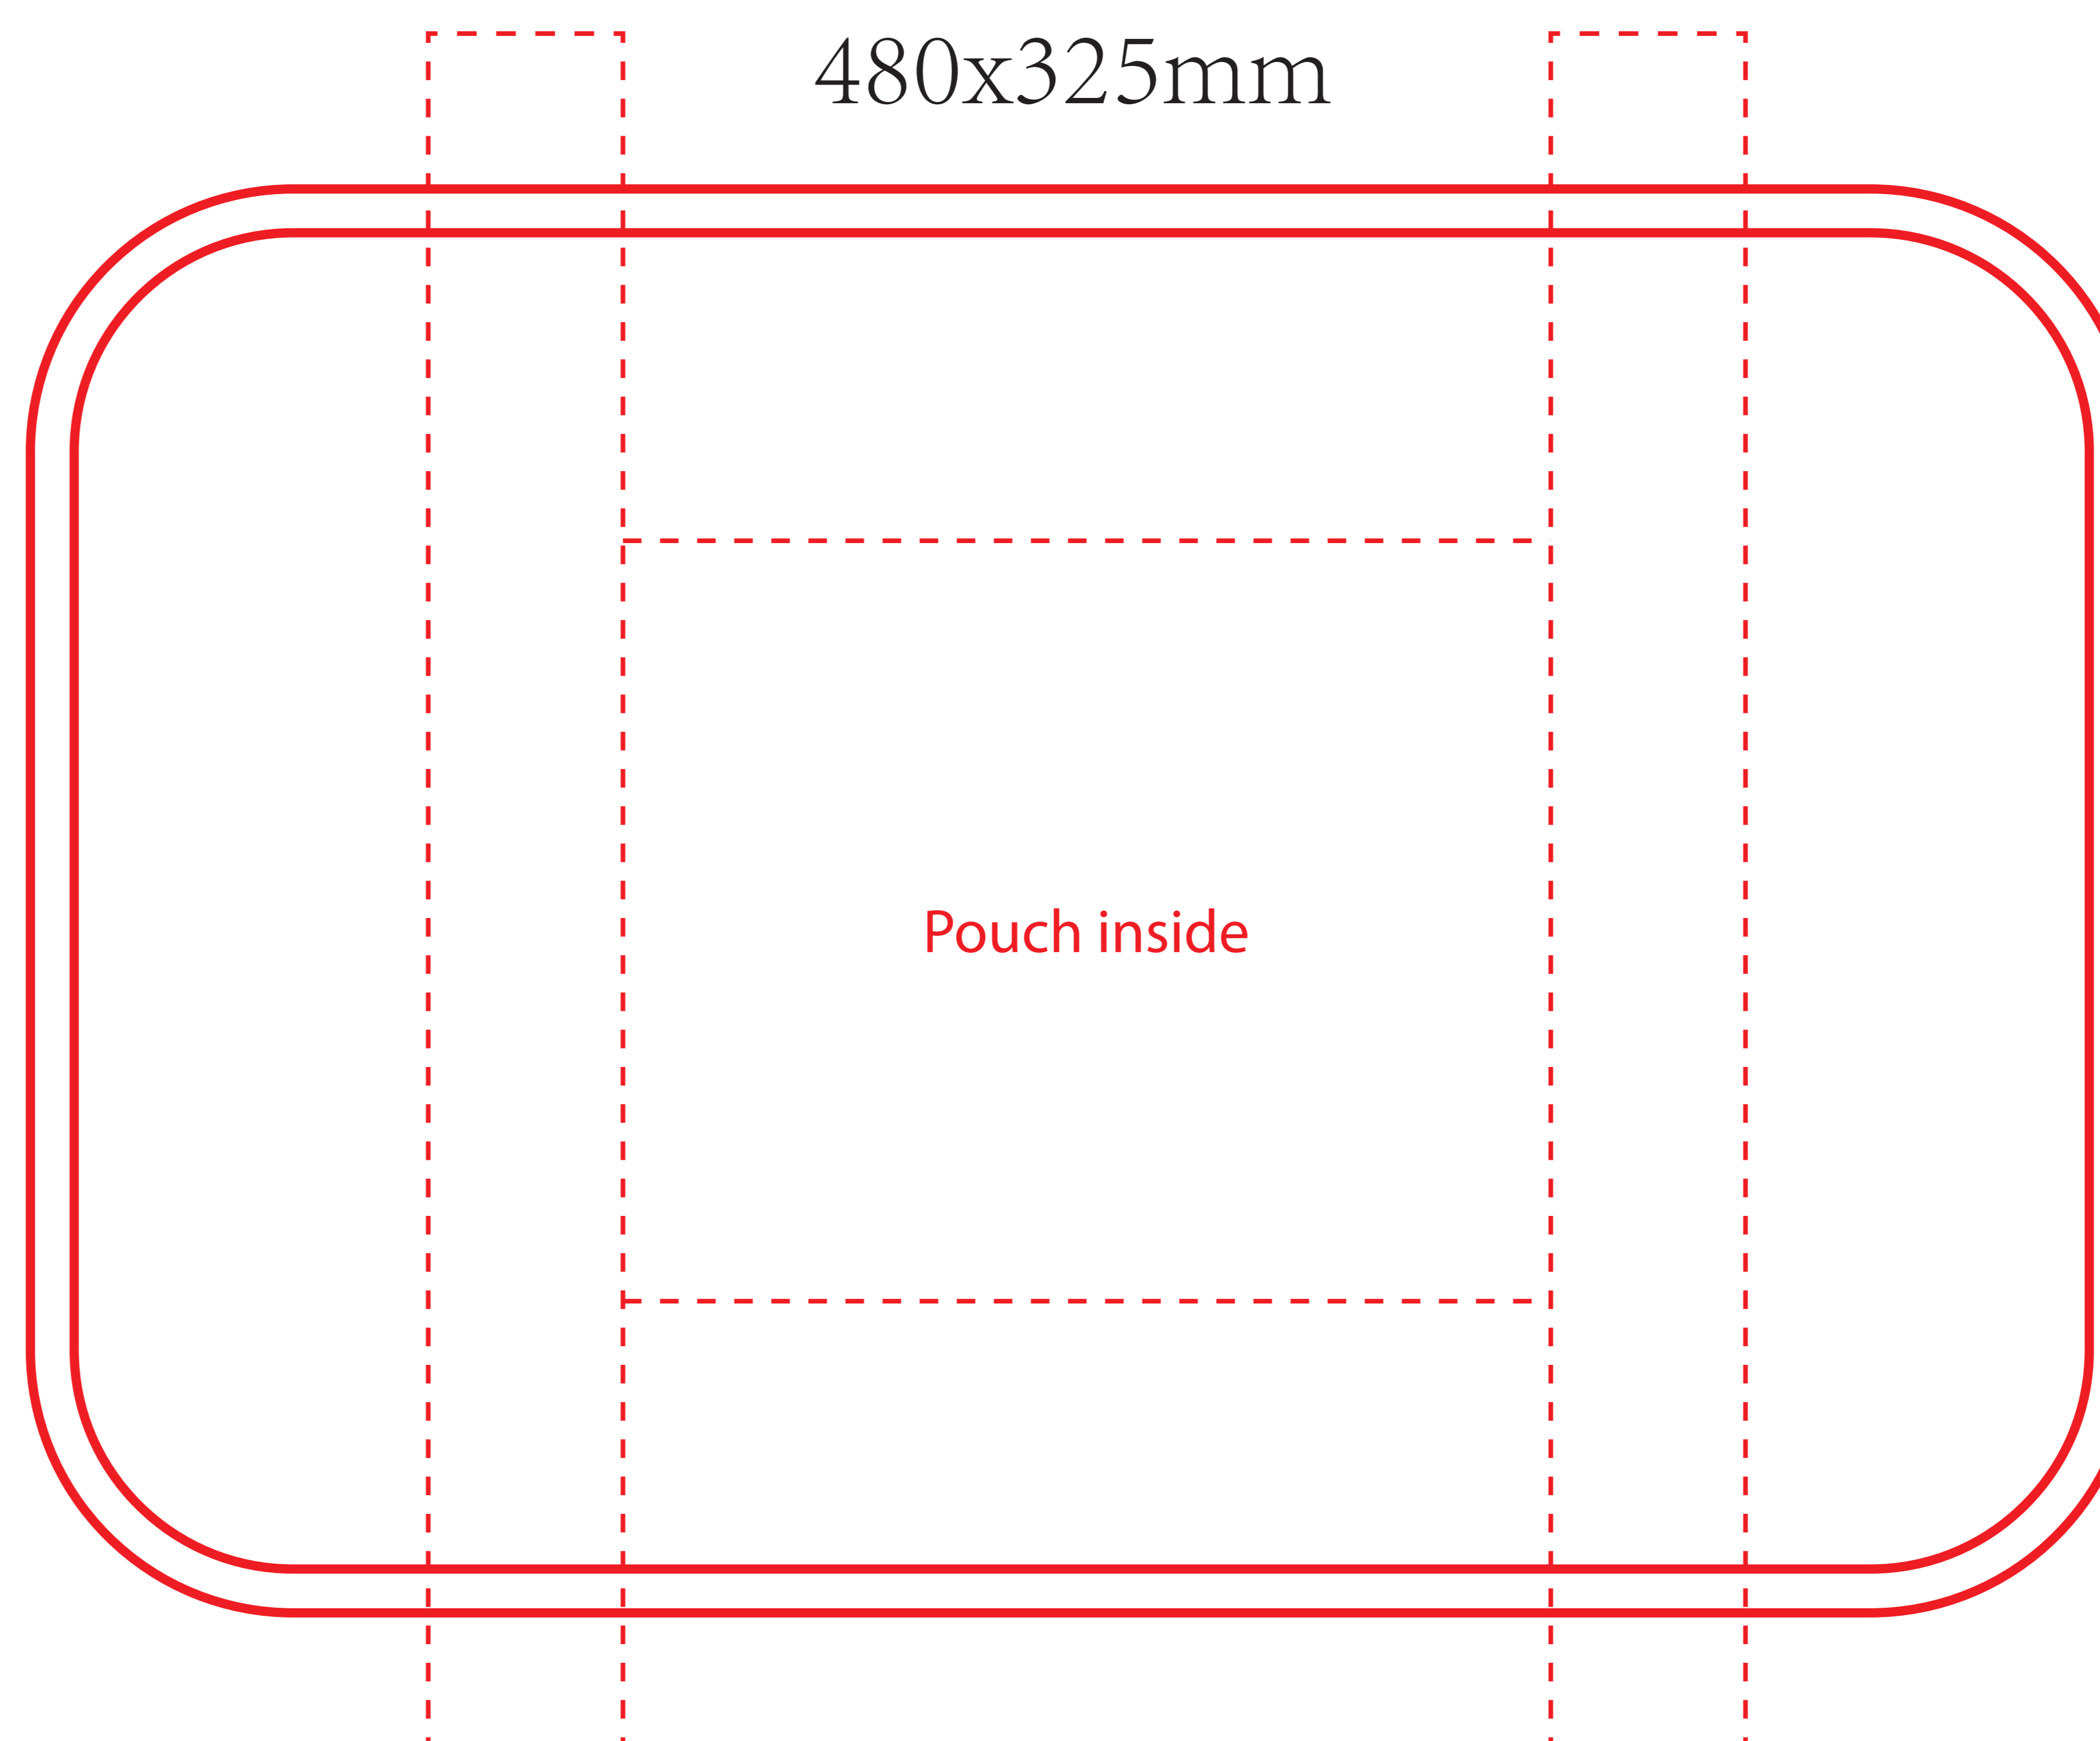

BottleBag Beach (Nederlands)

Front

480x325mm

Back

480x325mm

- Bag colour
- CMYK/FC
 - PMS: XXXX
- Print colour
- CMYK/FC
 - PMS: XXXX
- Side label colours:
- PMS: 376
 - White
- Handles colour
- PMS: 376

- Material Hangtag BottleBag
- Kraft
 - Non-kraft

345x240mm

Pouch outside

Pouch inside

700x120mm

Top left

700x120mm

Top right

850x230mm

Bottom bag