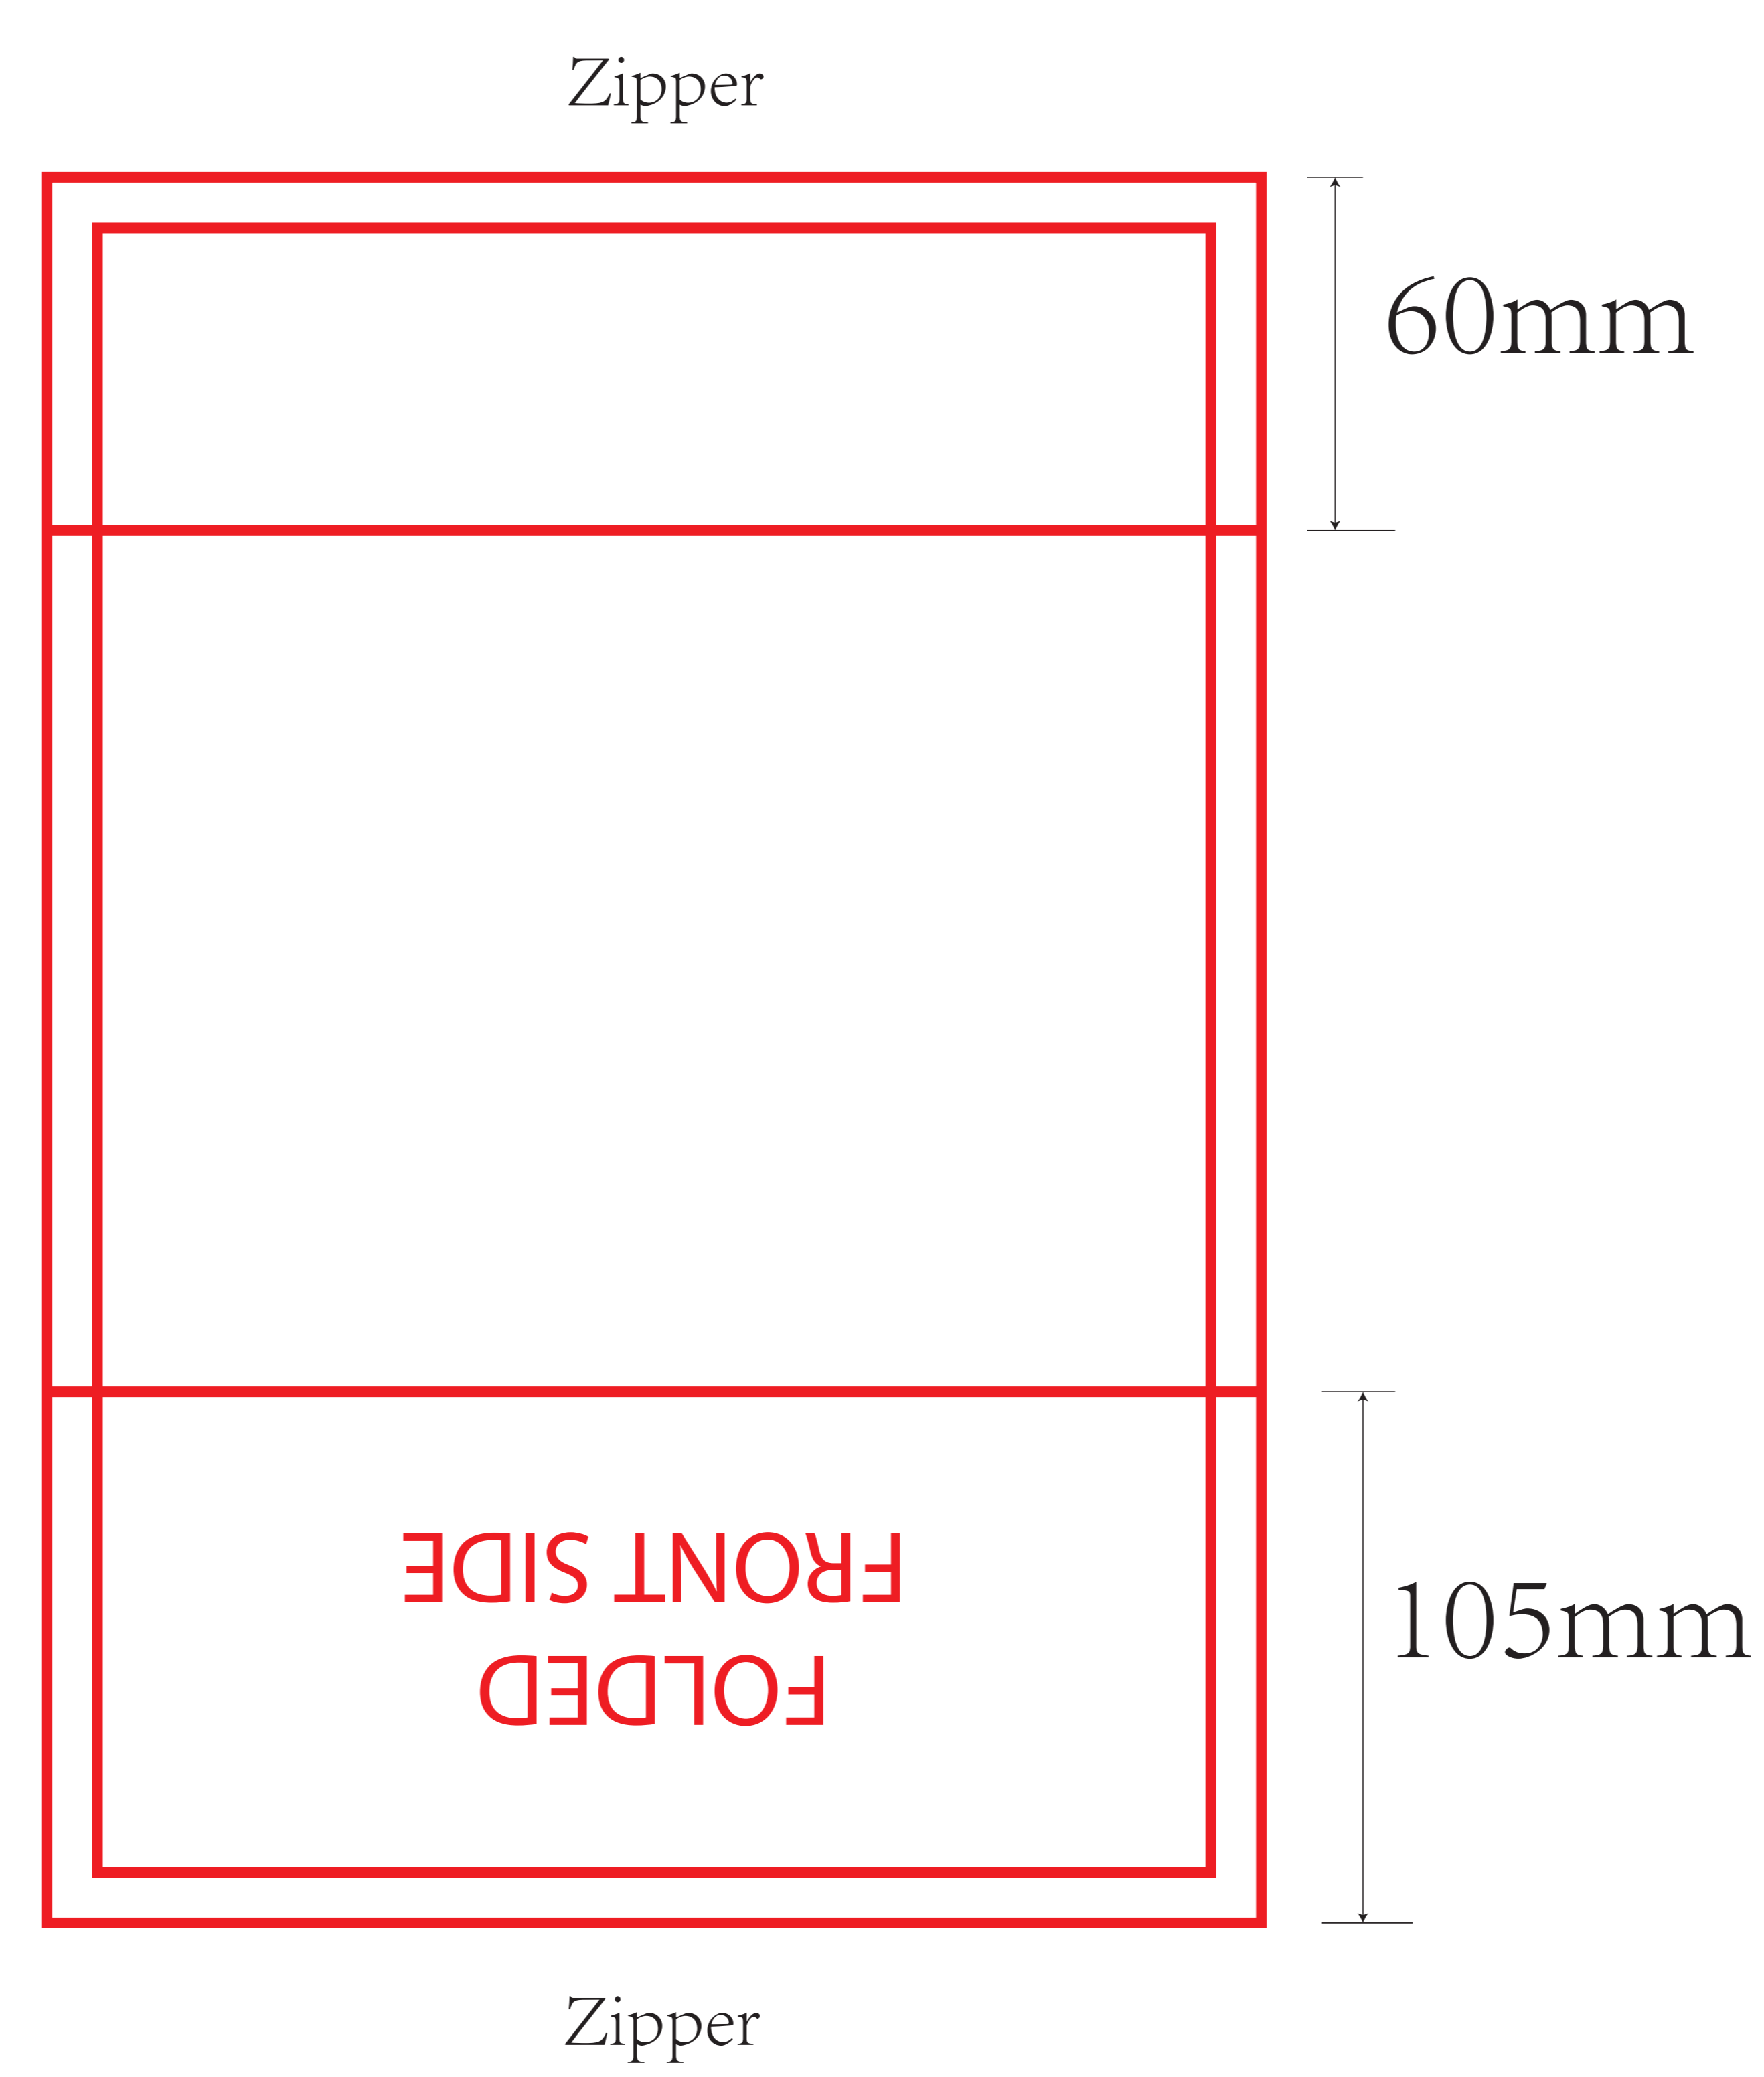

BottleBag Beach (Nederlands)

Front

480x325mm

Back

480x325mm

- Bag colour
- CMYK/FC
 - PMS: XXXX
- Print colour
- CMYK/FC
 - PMS: XXXX
- Side label colours:
- PMS: 376
 - White
- Handles colour
- PMS: 376

- Material Hangtag BottleBag
- Kraft
 - Non-kraft

345x240mm

Pouch outside

Pouch inside

700x120mm

Top left

700x120mm

Top right

850x230mm

Bottom bag