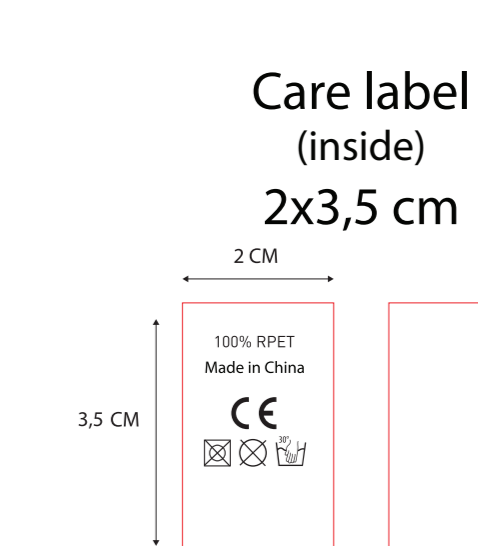

BottleBag Beach (Nederlands)

Front

480x325mm

Back

480x325mm

- Bag colour
- CMYK/FC
 - PMS: XXXX
- Print colour
- CMYK/FC
 - PMS: XXXX
- Side label colours:
- PMS: 376
 - White
- Handles colour
- PMS: 376

- Material Hangtag BottleBag
- Kraft
 - Non-kraft

345x240mm

Pouch outside

Pouch inside

700x120mm

Top left

700x120mm

Top right

850x230mm