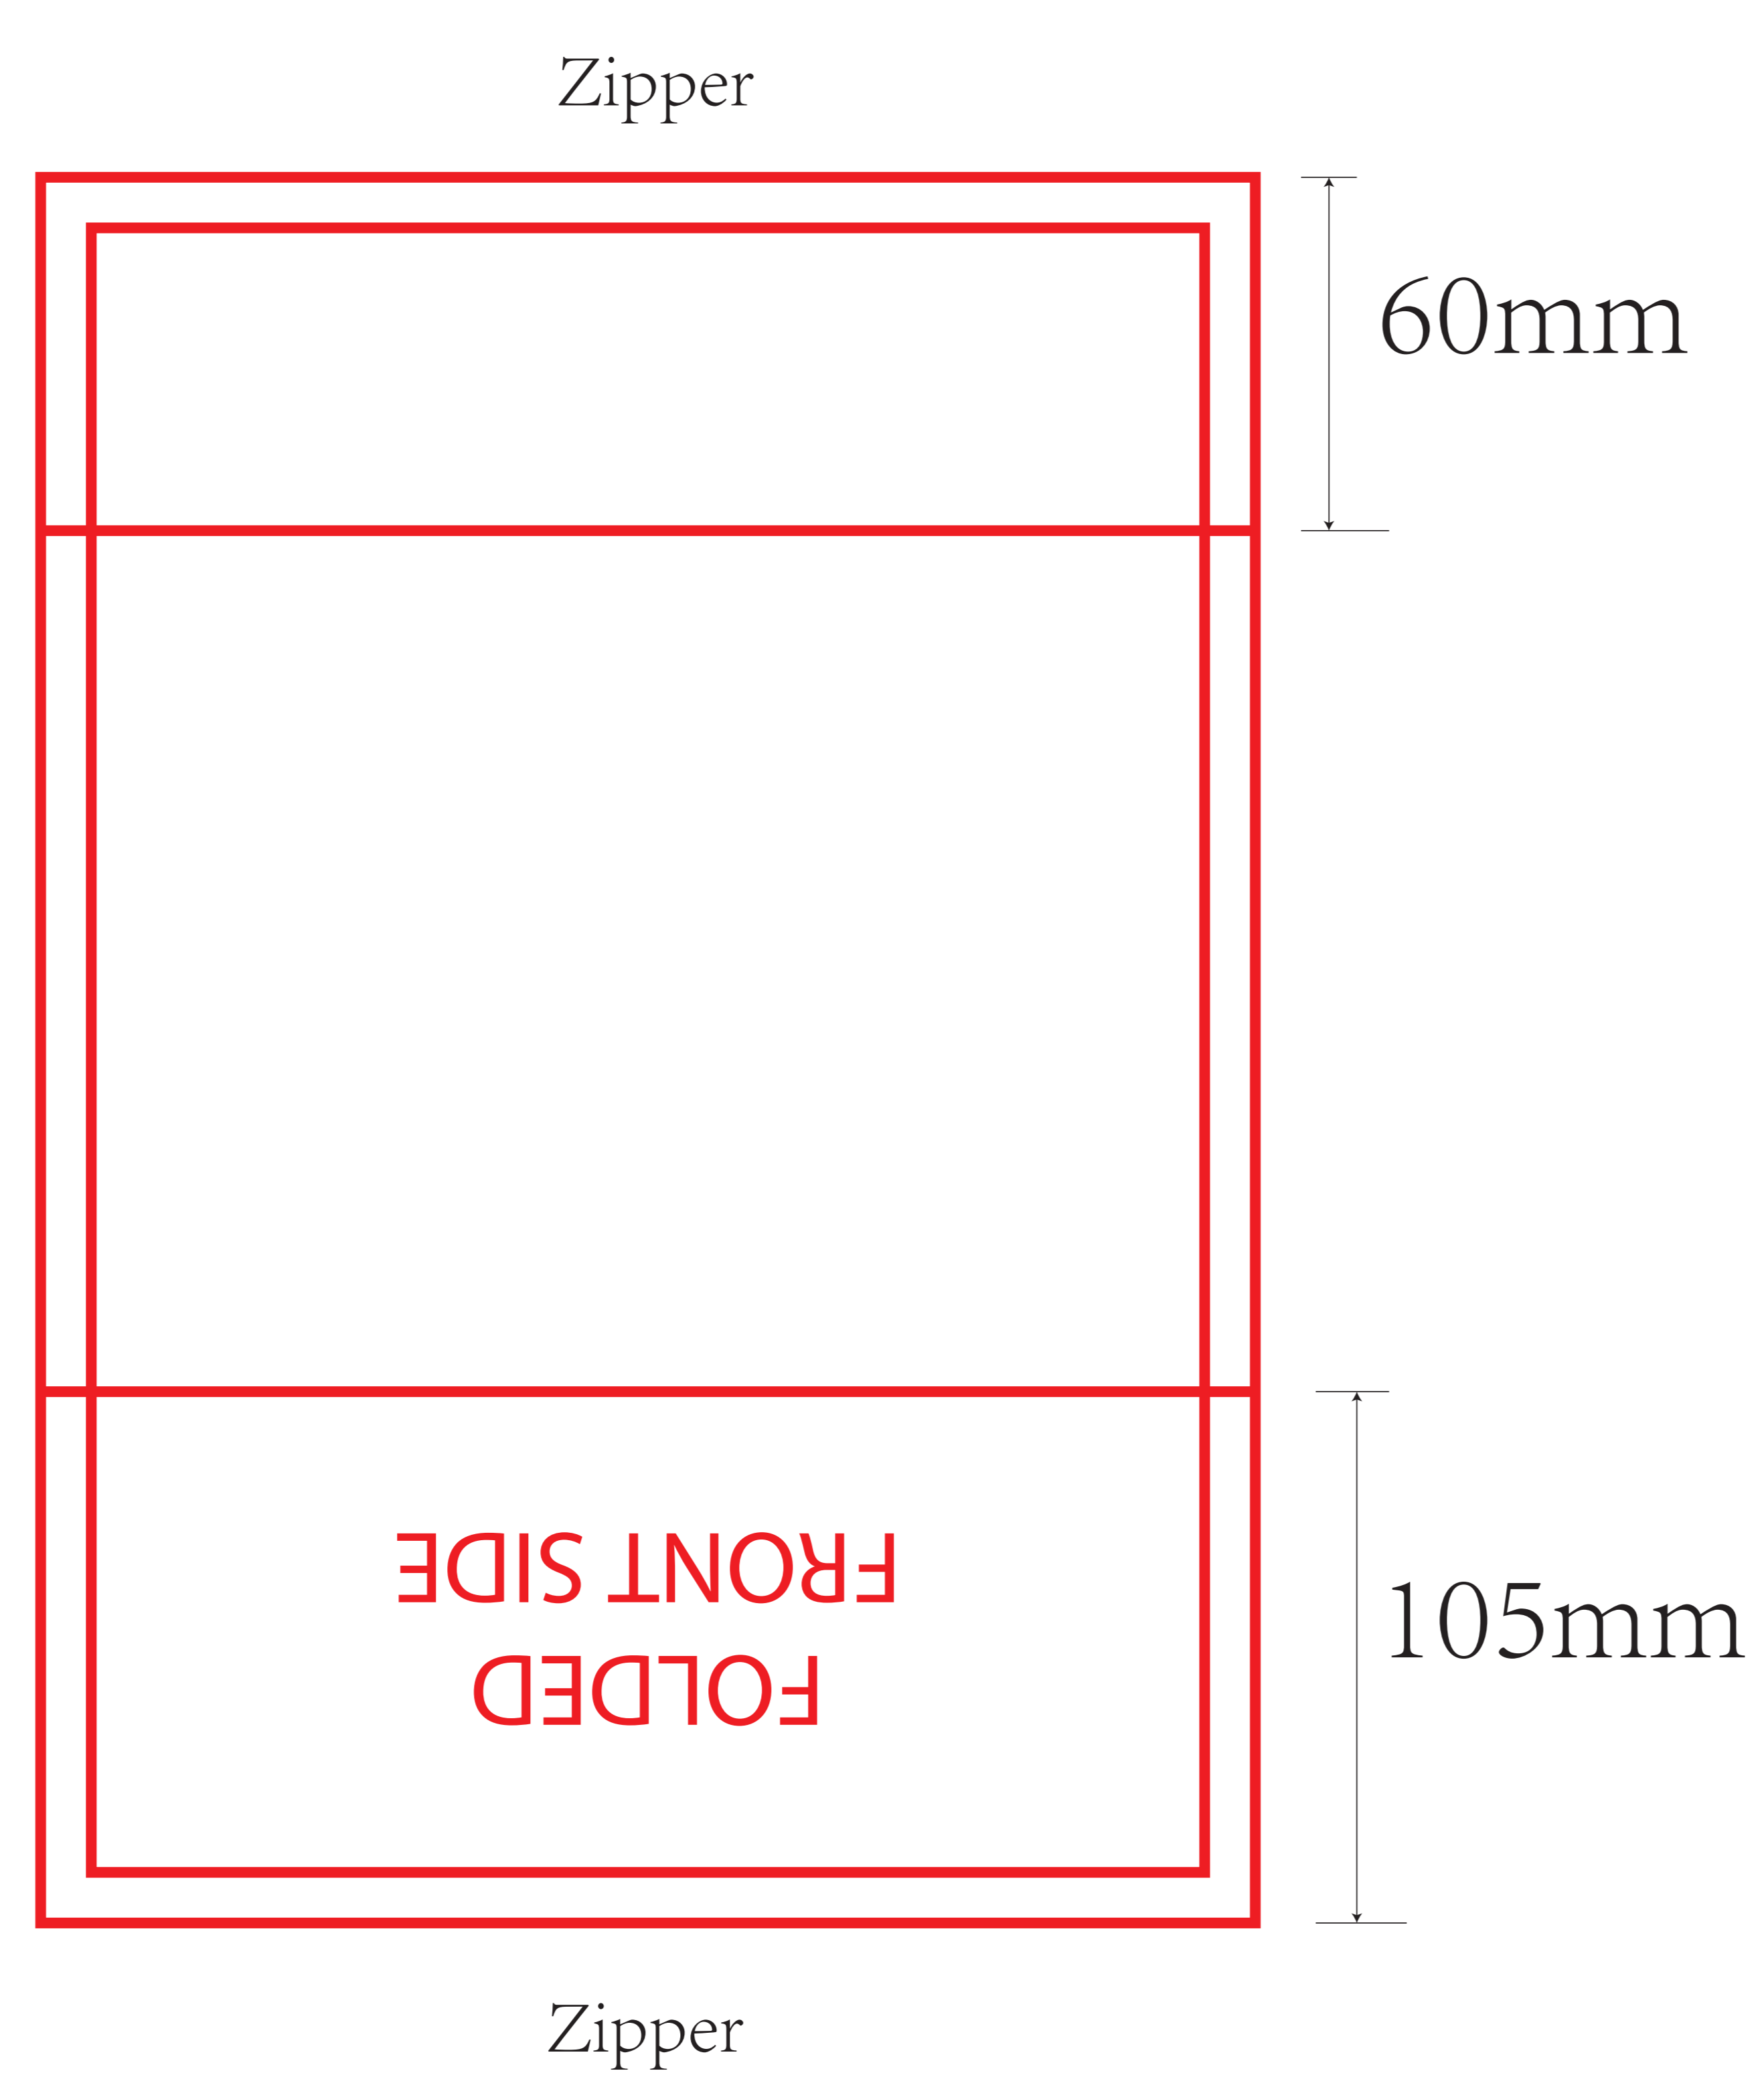

BottleBag Beach (Nederlands)

Front

480x325mm

Back

480x325mm

- Bag colour
- CMYK/FC
 - PMS: XXXX
- Print colour
- CMYK/FC
 - PMS: XXXX
- Side label colours:
- PMS: 376
 - White
- Handles colour
- PMS: 376

- Material Hangtag BottleBag
- Kraft
 - Non-kraft

345x240mm

Pouch outside

Pouch inside

700x120mm

Top left

700x120mm

Top right

850x230mm

Bottom bag