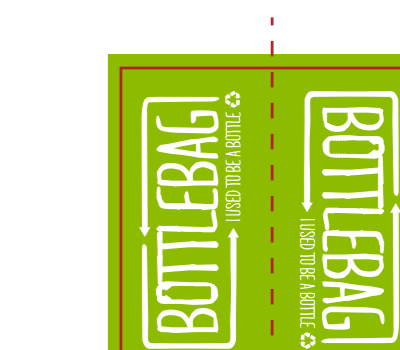

BottleBag Beach (Nederlands)

Front

480x325mm

Back

480x325mm

- Bag colour
- CMYK/FC
 - PMS: XXXX
- Print colour
- CMYK/FC
 - PMS: XXXX
- Side label colours:
- PMS: 376
 - White
- Handles colour
- PMS: 376

- Material Hangtag BottleBag
- Kraft
 - Non-kraft

345x240mm

Pouch outside

Pouch inside

700x120mm

Top left

700x120mm

Top right

850x230mm