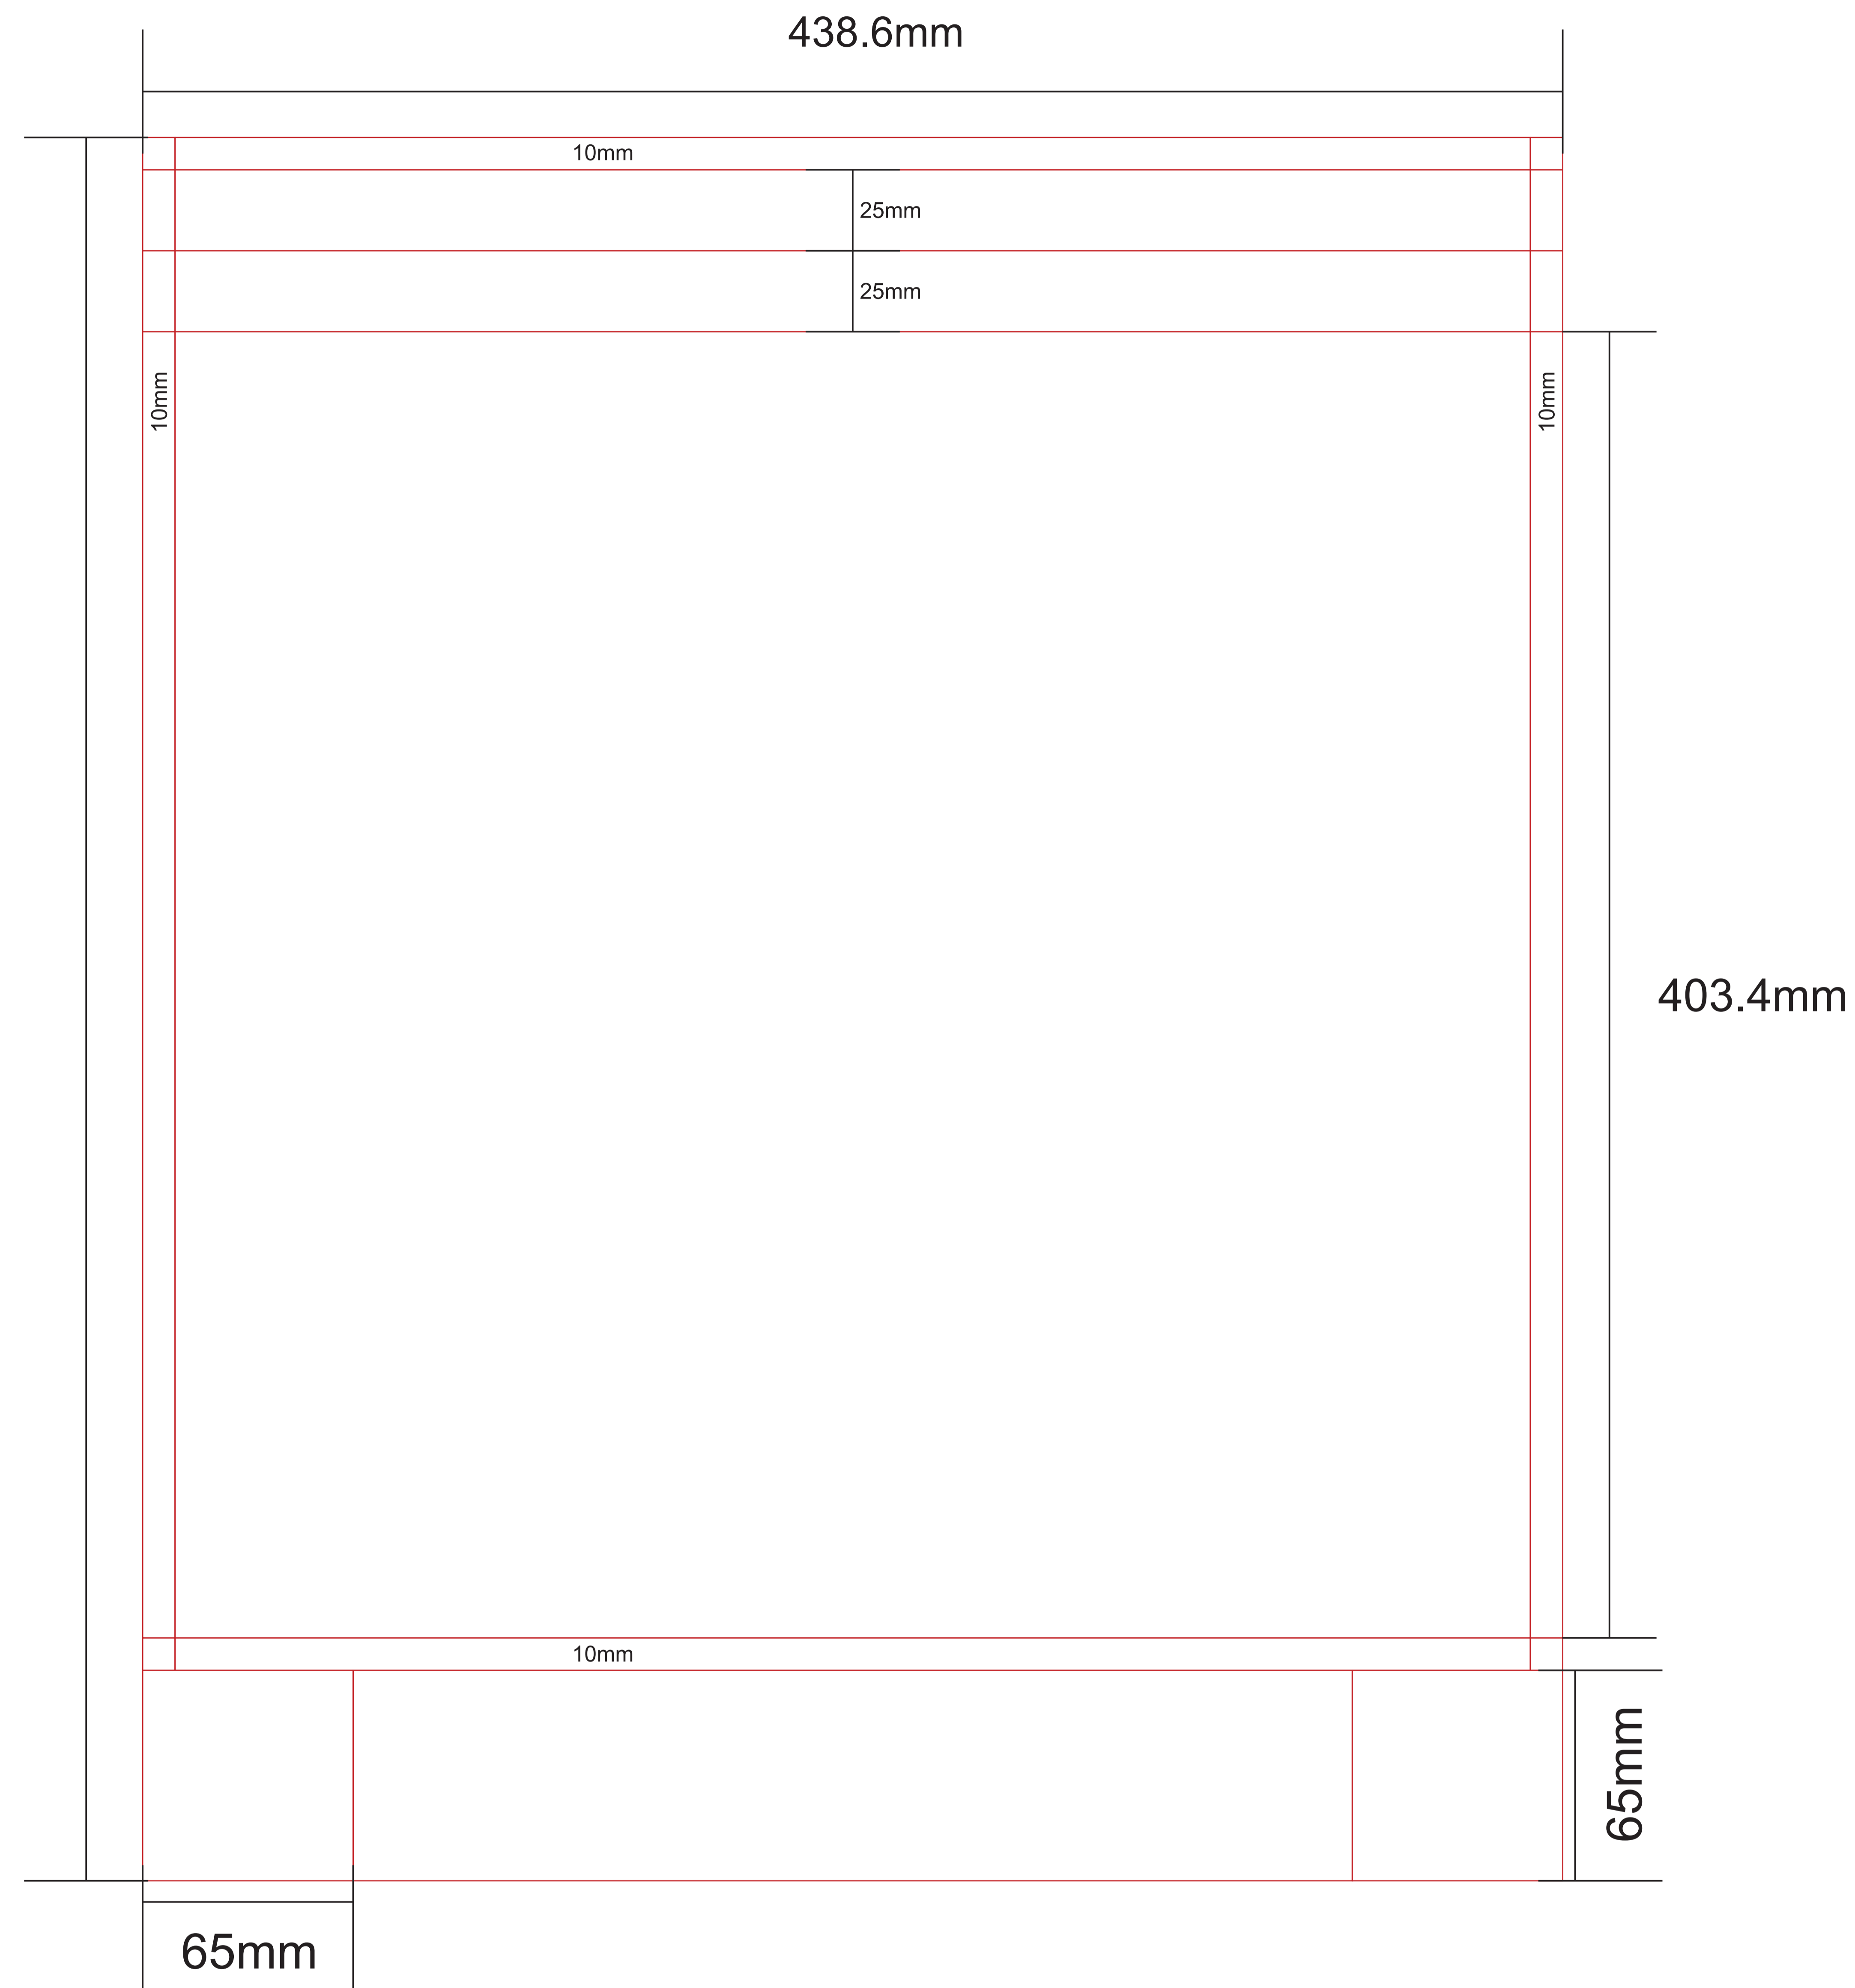

BottleBag Fashion (Nederlands)

Bag colour

Print colour

Side label colours:

Front

Back

handles

Care label
(inside)
2x3,5 cm

Material Hangtag BottleBag

Hangtag BottleBag
Size 5x12 cm