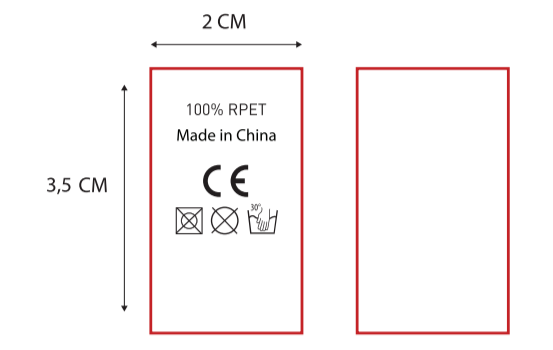

BottleBag Fashion (Nederlands)

Bag colour

Print colour

Side label colours:

Front

Back

handles

Care label
(inside)
2x3,5 cm

Material Hangtag BottleBag

Hangtag BottleBag
Size 5x12 cm