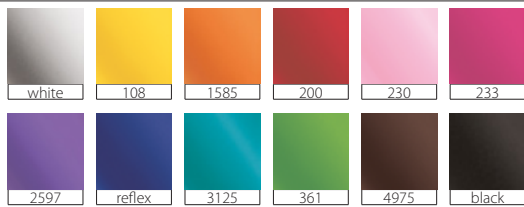

B517

T518

V519

M520

N521

Standard colors - Couleurs standard

Corpo
Barrel - Corps

Colori solidi lucidi
Solid shiny colors - Couleurs solid brillant

Colori solidi soft touch
Soft touch solid colors - Couleurs solid soft touch

Clip

Colori solidi lucidi
Solid shiny colors - Couleurs solid brillant

Colori trasparenti lucidi
Transparent shiny colors - Couleurs transparent brillant