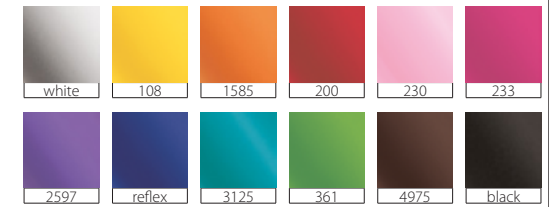

Pulsante
Pusher - Poussoir

Colori solidi
Solid colors - Couleurs solid

Produzioni speciali

Special production - Production spéciale

Assemblaggio speciale
Special assembling - Assemblage spécial

Combinazioni diverse di particolari con colori standard, a partire da 3.000 pz senza costi aggiuntivi

Combinaisons différentes de détails avec des couleurs standard, à partir de 3.000 pièces sans frais supplémentaires

Different combination of components with standard colors, starting from 3,000 pcs with no surcharge

Produzione a Pantone®
Pantone® production - Production Pantone®

Produzione di uno o più particolari della penna in colore Pantone®, a partire da 10.000 pz, quotazioni su richiesta

Réalisation d'un ou plusieurs détails du stylo en couleur Pantone®, à partir de 10.000 pièces, devis sur demande

Production of one or more details of the pen in Pantone® color, starting from 10,000 pieces, quotations on request