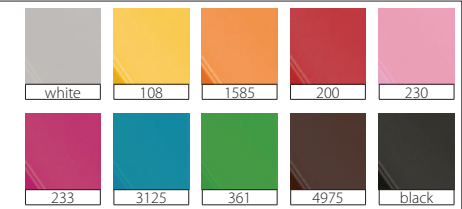

B517

T518

V519

M520

N521

Standard colors - Couleurs standard

Corpo
Barrel - Corps

Colori solidi lucidi
Solid shiny colors - Couleurs solid brillant

Colori solidi soft touch
Soft touch solid colors - Couleurs solid soft touch

Clip

Colori solidi lucidi
Solid shiny colors - Couleurs solid brillant

Colori trasparenti lucidi
Transparent shiny colors - Couleurs transparent brillant