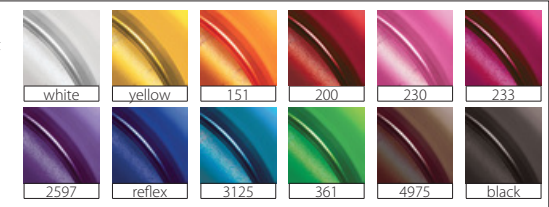

B517

T518

V519

M520

N521

Standard colors - Couleurs standard

Corpo
Barrel - Corps

Colori solidi lucidi
Solid shiny colors - Couleurs solid brillant

Colori solidi soft touch
Soft touch solid colors - Couleurs solid soft touch

Clip

Colori solidi lucidi
Solid shiny colors - Couleurs solid brillant

Colori trasparenti lucidi
Transparent shiny colors - Couleurs transparent brillant