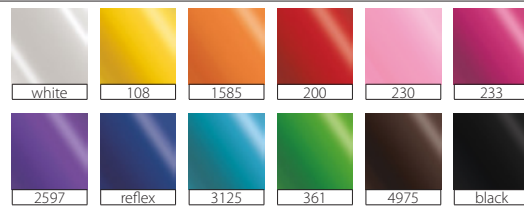

B517

T518

V519

M520

N521

Standard colors - Couleurs standard

Corpo
Barrel - Corps

Colori solidi lucidi
Solid shiny colors - Couleurs solid brillant

Colori solidi soft touch
Soft touch solid colors - Couleurs solid soft touch

Clip

Colori solidi lucidi
Solid shiny colors - Couleurs solid brillant

Colori trasparenti lucidi
Transparent shiny colors - Couleurs transparent brillant