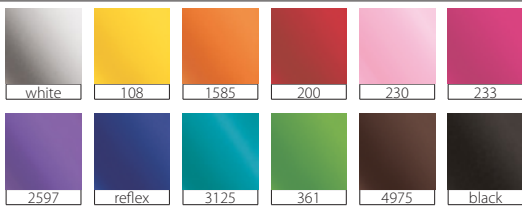

Colori solidi soft touch

Soft touch solid colors - Couleurs solid soft touch