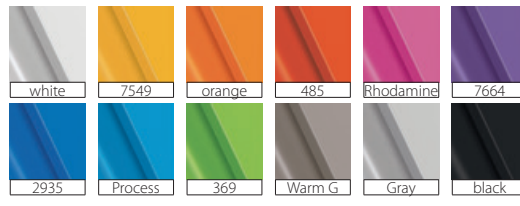

Standard colors - Couleurs standard

Recycled Corpo, punta, clip, pulsante

Recycled Barrel, tip, clip, pusher - Recycled Corps, embout, clip, poussoir

Colori solidi lucidi

Solid shiny colors - Couleurs solid brillant

Produzioni speciali

Special production - Production spéciale

Assemblaggio speciale

Special assembling - Assemblage spécial

Combinazioni diverse di particolari con colori standard, a partire da 5.000 pz senza costi aggiuntivi

Combinaisons différentes de détails avec des couleurs standard, à partir de 5.000 pièces sans frais supplémentaires

Different combination of components with standard colors, starting from 5,000 pcs with no surcharge

Produzione a Pantone®

Pantone® production - Production Pantone®

Produzione di uno o più particolari della penna in colore Pantone®, a partire da 10.000 pz, quotazioni su richiesta

Réalisation d'un ou plusieurs détails du stylo en couleur Pantone®, à partir de 10.000 pièces, devis sur demande

Production of one or more details of the pen in Pantone® color, starting from 10,000 pieces, quotations on request