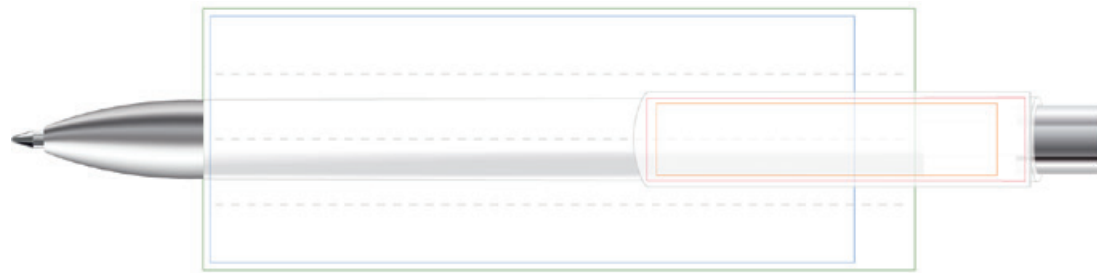

Stampa Corpo

Barrel print - Marquage Corps

Stampa Clip

Clip print - Marquage Clip

85 x 32,5 mm

Pattern 360°
3D I-Light 360°
3D Velvet 360°

94 x 34,5 mm

Digitally 360°

45 x 9,5 mm

Clip Pattern

50 x 11 mm

Clip Digitally

Peso e misure penna

Pen weight and size - Poids et dimensions stylo

ø 11 mm x 141 mm
12,2 g

Imballo

Packing - Conditionnement

Pattern | I-Light | Digitally

100 pcs - 1,3 Kg
14,5 x 9,5 x 17 cm

1.000 pcs (10 x 100 pcs)
13,3 Kg
31 x 48 x 20 cm

Velvet

50 pcs - 0,8 Kg
15 x 11,5 x 8,5 cm

500 pcs (10 x 50 pcs)
8,5 Kg
44 x 26 x 18 cm