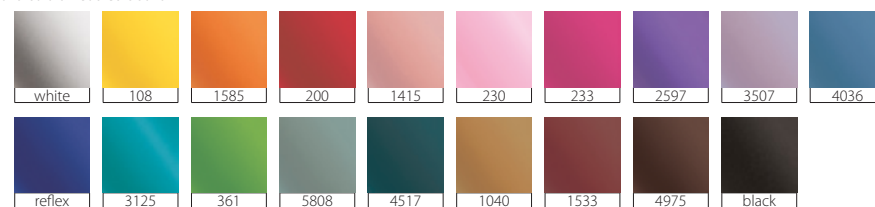

Colori solidi

Solid colors - Couleurs solid

Produzioni speciali

Special production - Production spéciale

Assemblaggio speciale

Special assembling - Assemblage spécial

Combinazioni diverse di particolari con colori standard, a partire da 3.000 pz senza costi aggiuntivi

Combinaisons différentes de détails avec des couleurs standard, à partir de 3.000 pièces sans frais supplémentaires

Different combination of components with standard colors, starting from 3,000 pcs with no surcharge

Produzione a Pantone®

Pantone® production - Production Pantone®

Produzione di uno o più particolari della penna in colore Pantone®, a partire da 10.000 pz, quotazioni su richiesta

Réalisation d'un ou plusieurs détails du stylo en couleur Pantone®, à partir de 10.000 pièces, devis sur demande

Production of one or more details of the pen in Pantone® color, starting from 10,000 pieces, quotations on request