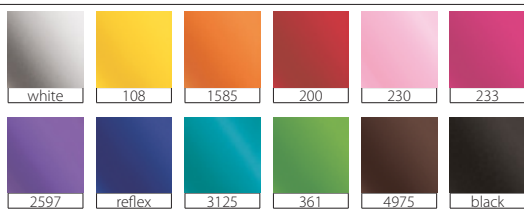

P516

B517

T518

V519

M520

N521

Standard colors - Couleurs standard

Corpo | Punta

Barrel | Tip - Corps | Embout

Colori solidi lucidi

Solid shiny colors - Couleurs solid brillant

Colori solidi soft touch

Soft touch solid colors - Couleurs solid soft touch

Clip

Colori trasparenti lucidi

Transparent shiny colors - Couleurs transparent brillant