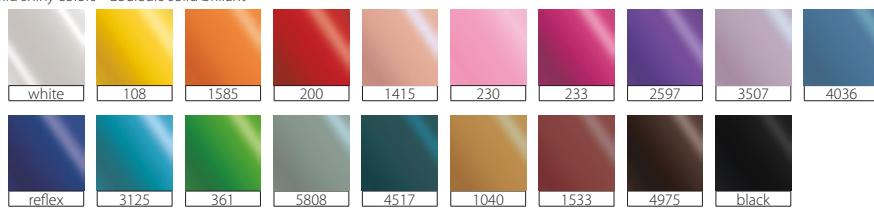

P516

B517

T518

V519

M520

N521

Standard colors - Couleurs standard

Corpo | Punta

Barrel | Tip - Corps | Embout

Colori solidi lucidi

Solid shiny colors - Couleurs solid brillant

Colori solidi soft touch

Soft touch solid colors - Couleurs solid soft touch

Clip

Colori trasparenti lucidi

Transparent shiny colors - Couleurs transparent brillant