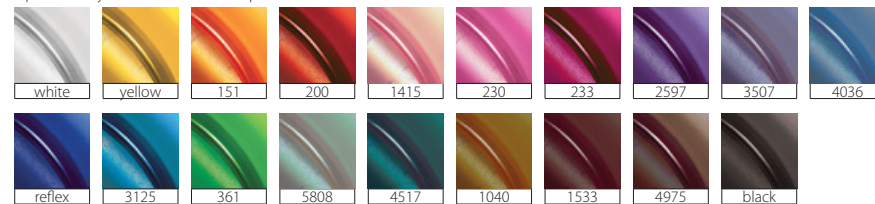

P516

B517

T518

V519

M520

N521

Standard colors - Couleurs standard

Corpo | Punta

Barrel | Tip - Corps | Embout

Colori solidi lucidi

Solid shiny colors - Couleurs solid brillant

Colori solidi soft touch

Soft touch solid colors - Couleurs solid soft touch

Clip

Colori trasparenti lucidi

Transparent shiny colors - Couleurs transparent brillant