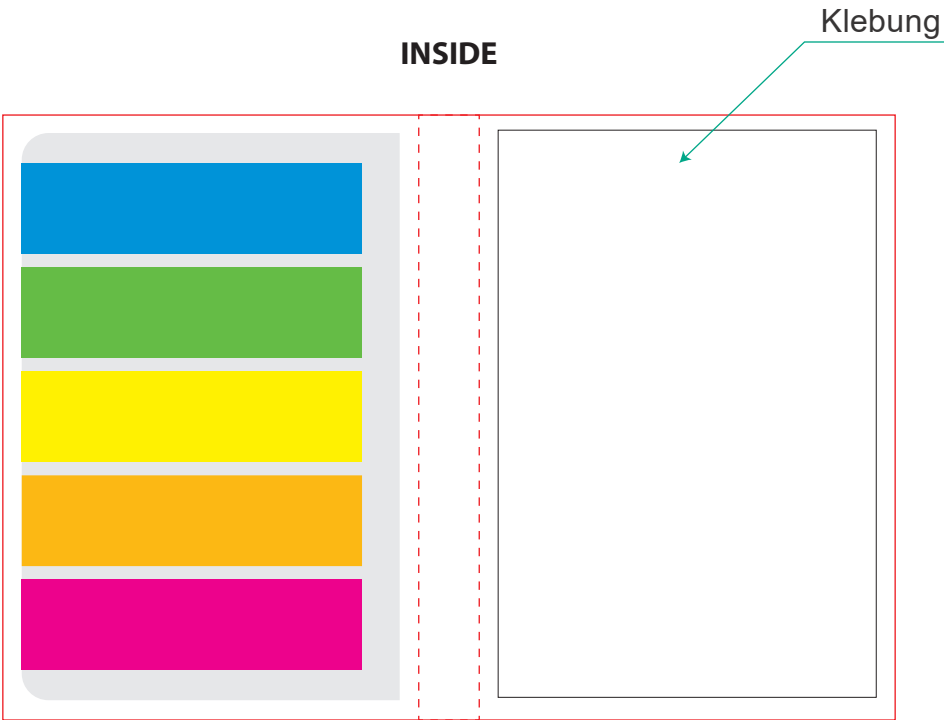

SOFT COVER

Haftnotizen:
50(glue)x75mm
50 Blatt