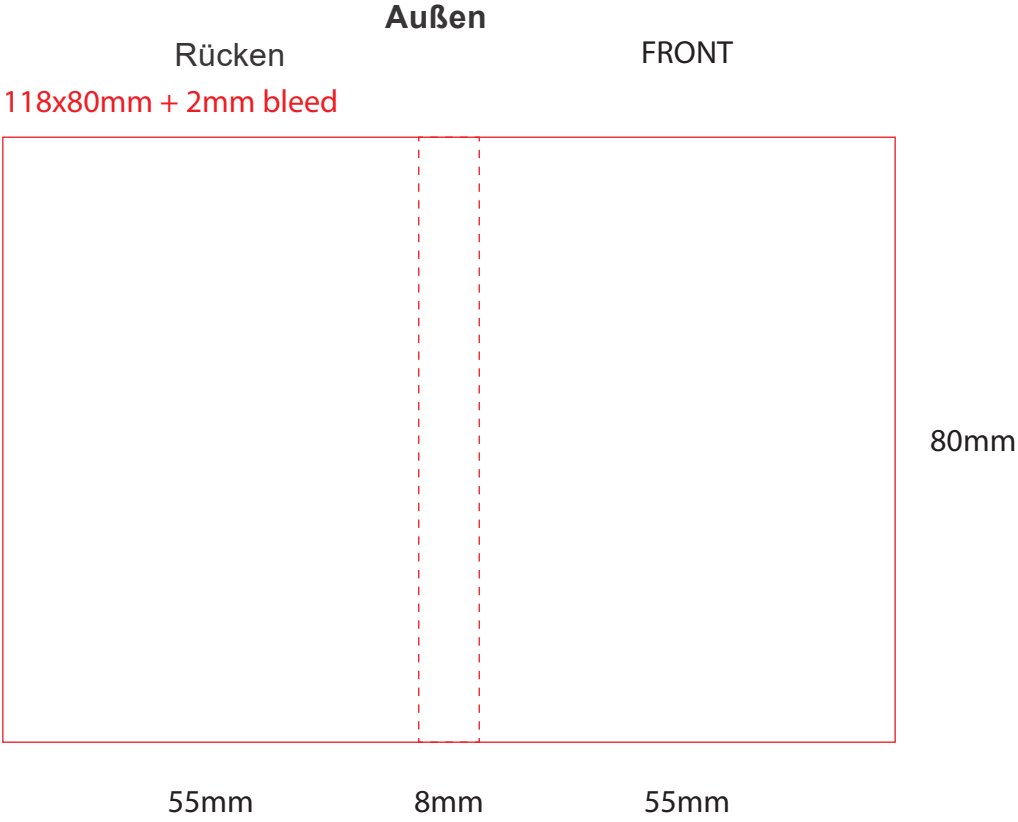

SOFT COVER

Haftnotizen:
50(glue)x75mm
50 Blatt